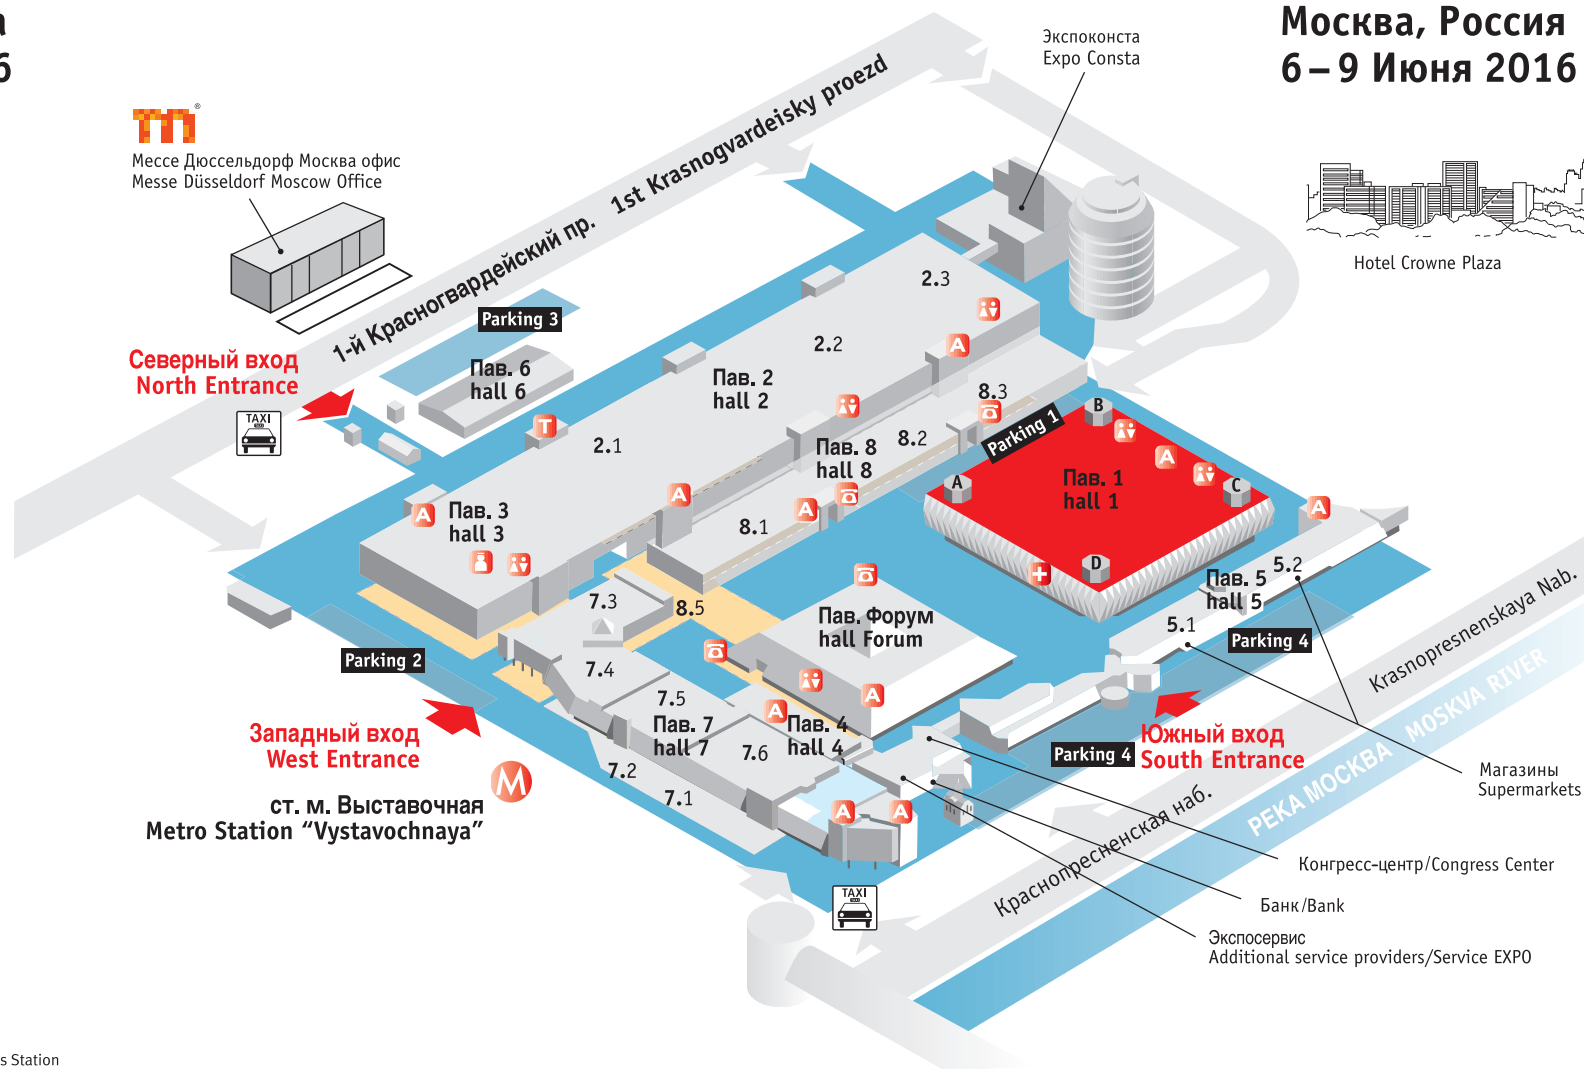

Hotel Crowne Plaza

- Pavilion Manager
- WC
- Telephones
- First Aid
- Bus Station
- Metro Station
- Exhibition Customs
- Ground Level